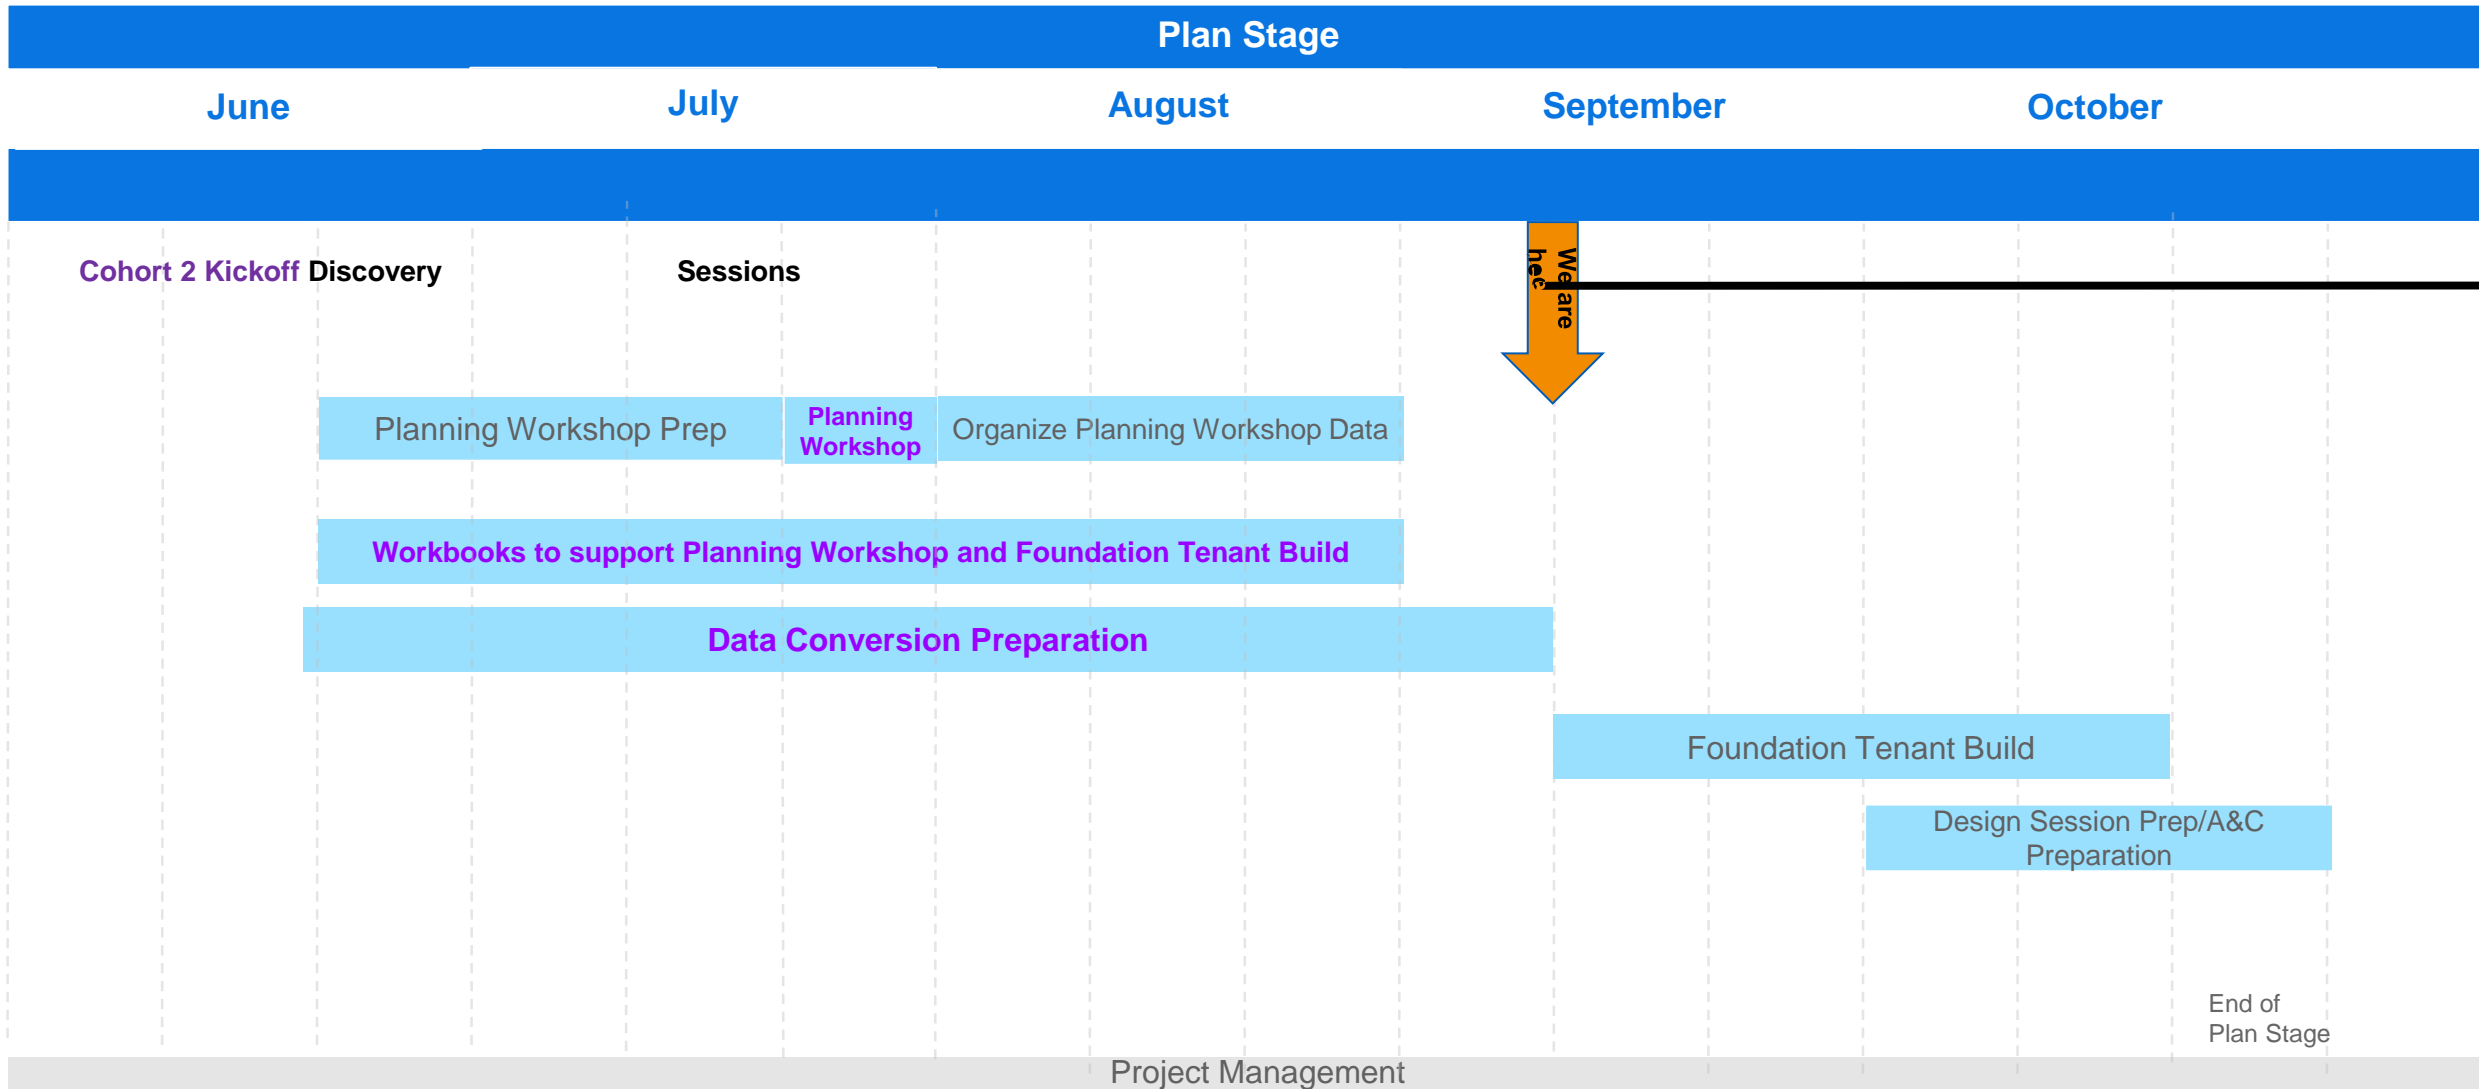

SIS Modernization Update

LSU Workday Student Website

www.lsu.edu/workdaystudent

Timeline & Accomplishments

LSU Cohort 1 Architect and Configuration (A&C) Stage Overview

A&C Stage

LSU Cohort 2 Stage Details

Key Accomplishments & Activities

as of 8/1/2023

Item	Due Date	Owner	Description/Update	Status
Cohort 2 Discovery Sessions	6/30/2023	Workday , LSU	Multiple sessions to validate current business processes	Complete
Cohort 2 Planning Workshop	7/27/2023	Workday , LSU	Onsite sessions to validate timeline, plan workset objectives, integrations and data conversions and review system of record	Complete
Training Phase III – Spring 2023	NA	LSU	Phase III Spring training underway	In progress
Cohort 1 Architect and Configuration (A&C) Workset B Objectives	8/31/2023	Workday , LSU	Completion of Workset Objectives, Data Conversion Programs and Integration Requirements identified for Workset B	In progress
Cohort 1 Workset B Tenant Planning and Build	9/29/2023	Workday	Build tenant based on Workset B Design and Configuration to be utilized for Workset C	In progress
Cohort 2 Foundation Tenant Planning and Build	10/13/2023	Workday	Build Cohort 2 Foundation Tenant to support Workset A Design and Configuration activities	In progress
Cohort 1 Workset C Tenant Validation	10/6/2023	Workday , LSU	Validate tenant build for Cohort 1 Workset C	Not Started

Key Training Dates

- **SEPTEMBER 2023**
 - Onboard Deloitte Training Developers
 - Begin to draft curriculum
- **MARCH 2024**
 - Finalize the Train-the-Trainer program and end-user training delivery
- **APRIL 2024**
 - Begin Train-the-trainer program(s)
 - End user training delivery begins
- **MAY 2024 – JANUARY 2025**
 - End user training delivery on-going
 - Development of training materials based on the on-going milestones