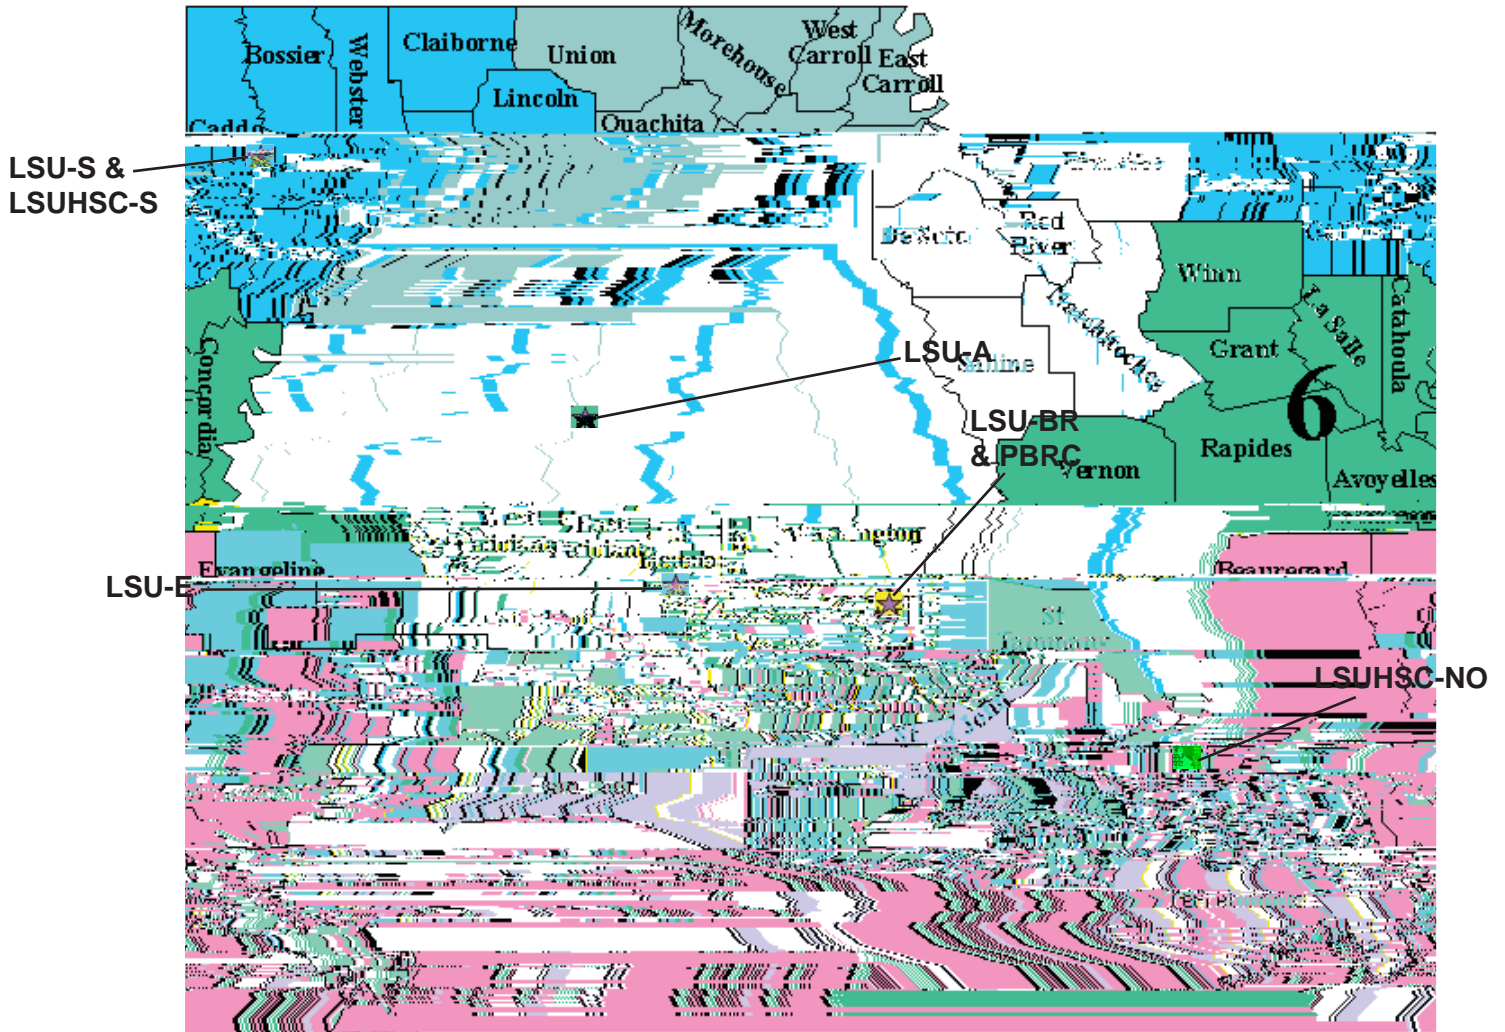

STATE REGIONS

Region 1

St. Tammany
Jefferson
Plaquemine
St. Bernard
Orleans

Calcasieu
Jefferson Davis
Cameron

Region 2

Washington
Tangipahoa
Ascension
Iberville
St. Helena
East Feliciana
West Feliciana
East Baton Rouge
West Baton Rouge
Livingston
Point Coupee

Region 6

Winn
LaSalle
Grant
Catahoula
Concordia
Rapides
Avoyelles
Vernon

Region 3

St. John
St. James
Assumption
Lafourche

Bossier
Webster
Claiborne
Lincoln
Natchitoches
Sabine
Red River
Bienville
De Soto

Region 4

Evangeline
St. Landry
Acadia
St. Martin

Region 8

Union
Morehouse
West Carroll
East Carroll
Ouachita
Madison
Caldwell
Franklin
Tensas
Richland
Jackson