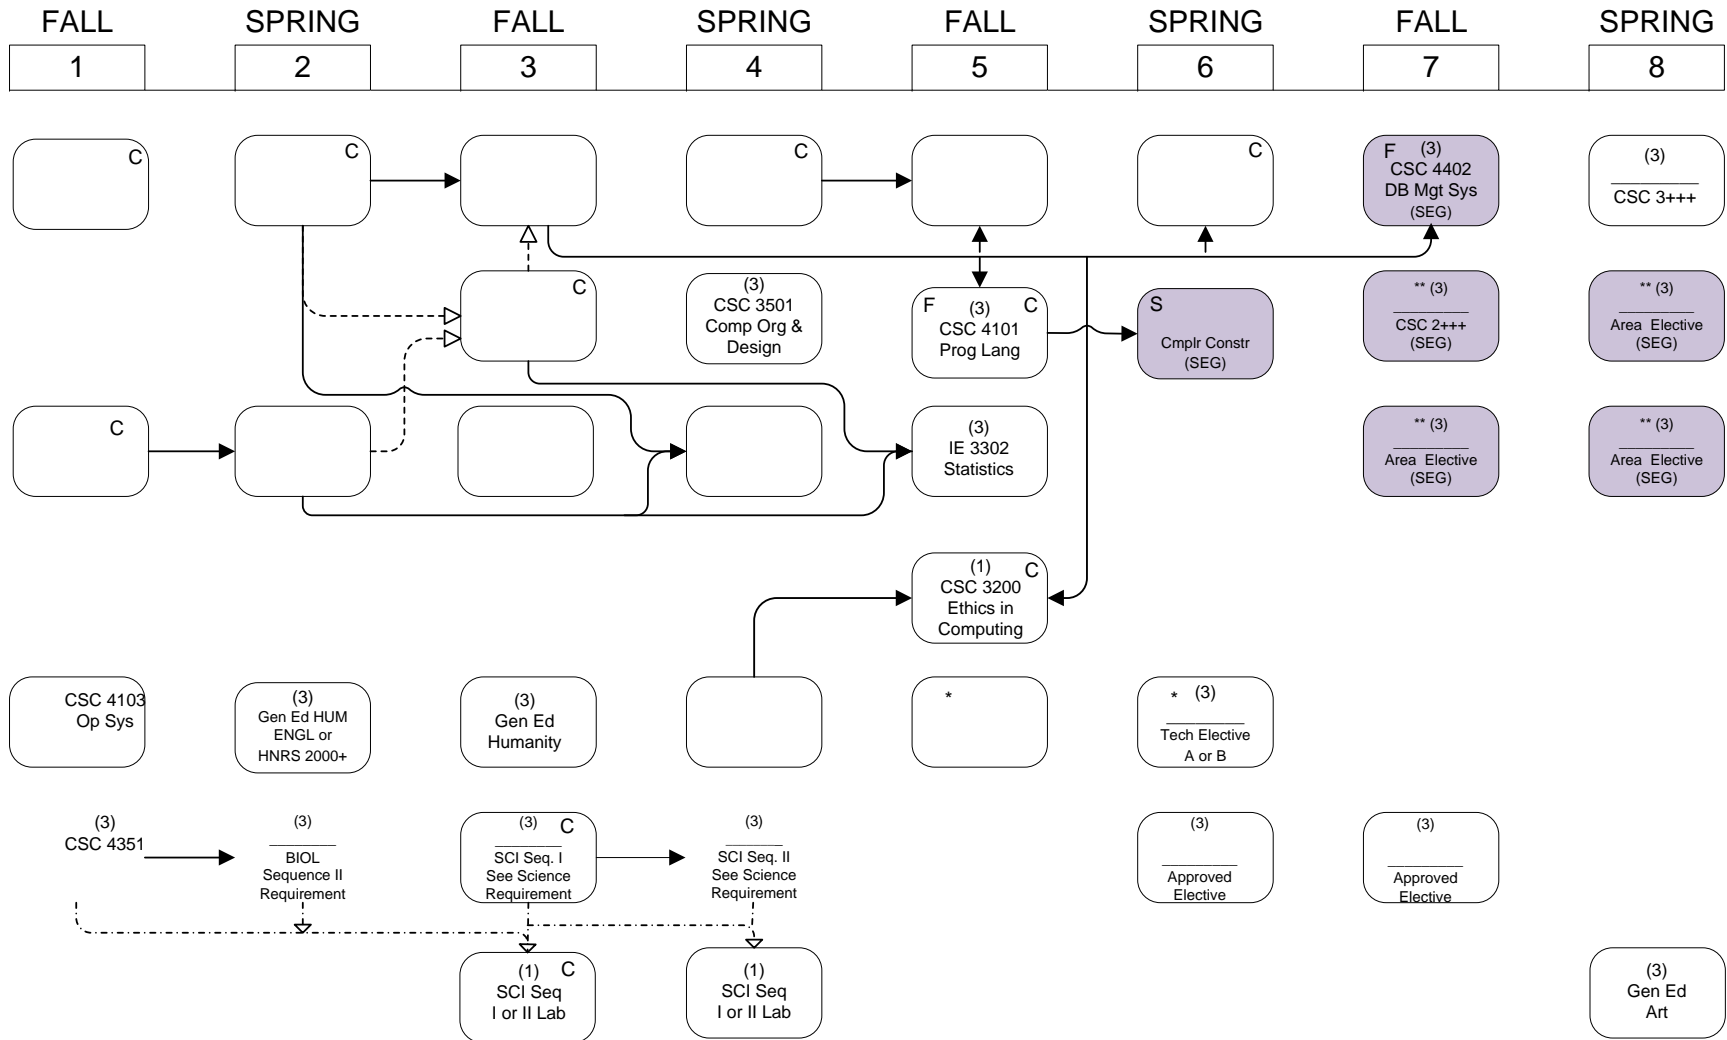

TOTAL HOURS = 120

COMPUTER SCIENCE

2017-2018

CSC SEG

CSC SEG

HOURS: 15 17 17 16 13 15 15 12 = 120

FLOWCHART LEGEND	
	Credit required
	Credit or registration required
	Two hours of science lab is required and may be with either science sequence
C	Grade of "C" or better required BEFORE enrolling in next course in the sequence.
Gen Ed	General Education; see 2017-2018 General Catalog
102-F Elec. Eng. Bldg. Computer Science & Eng Office	
<p>* See CSC & E Division for approved list and substitutions; in general, Group A: STEM++ 2000 level and above; Group B: AVATAR DM Art-track electives</p> <p>** Pre-approved concentration area electives: CSC 4243, 4263, 4356, 4357, 4370, 4444, 4501, 4585, 4610, 4740, 4890; EE 4859; IE 4461; ISDS (MAX 6 HRS.) 4111, 4112, 4113, 4120, 4125, 4141; other electives subject to approval</p> <p>SOFTWARE ENGINEERING CONCENTRATION (18 HRS) Rev. 6/29/2016</p>	