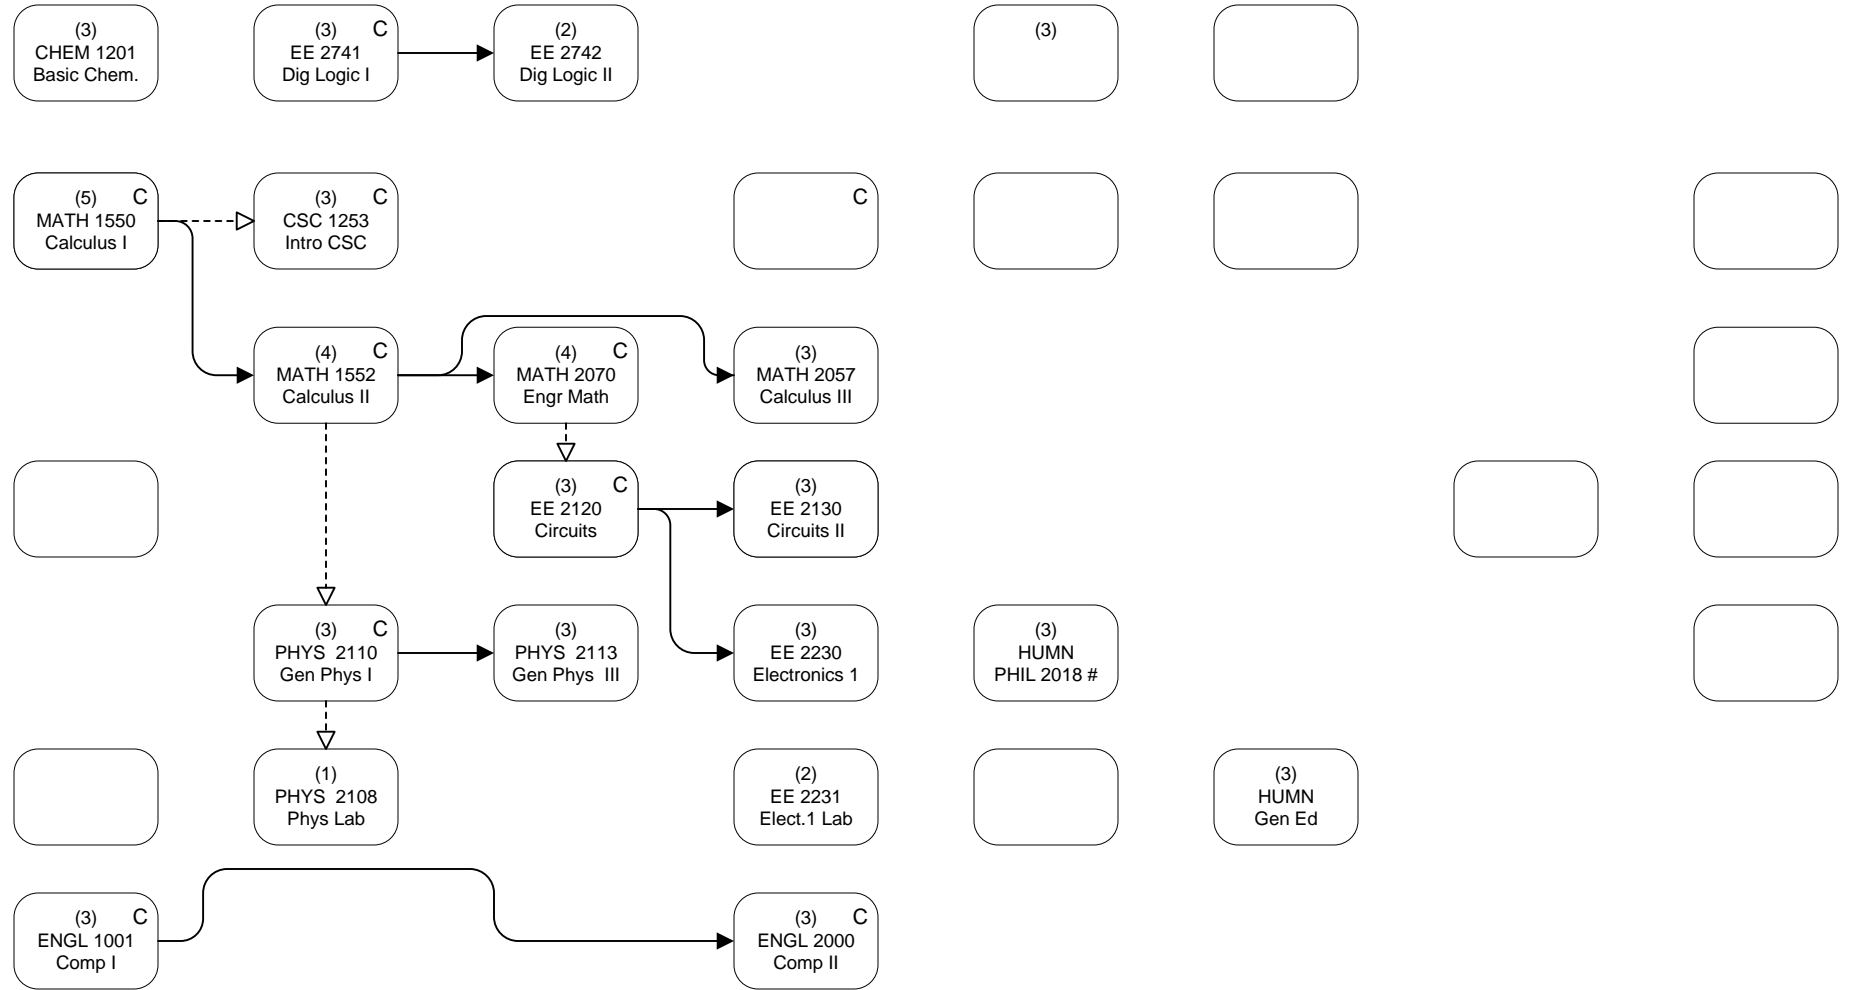

COMPUTER ENGINEERING

FALL	SPRING	FALL	SPRING	FALL	SPRING	FALL	SPRING
1	2	3	4	5	6	7	8

HOURS: 16 17 15 16 18 15 15 15 = 127

EEC

FLOWCHART LEGEND