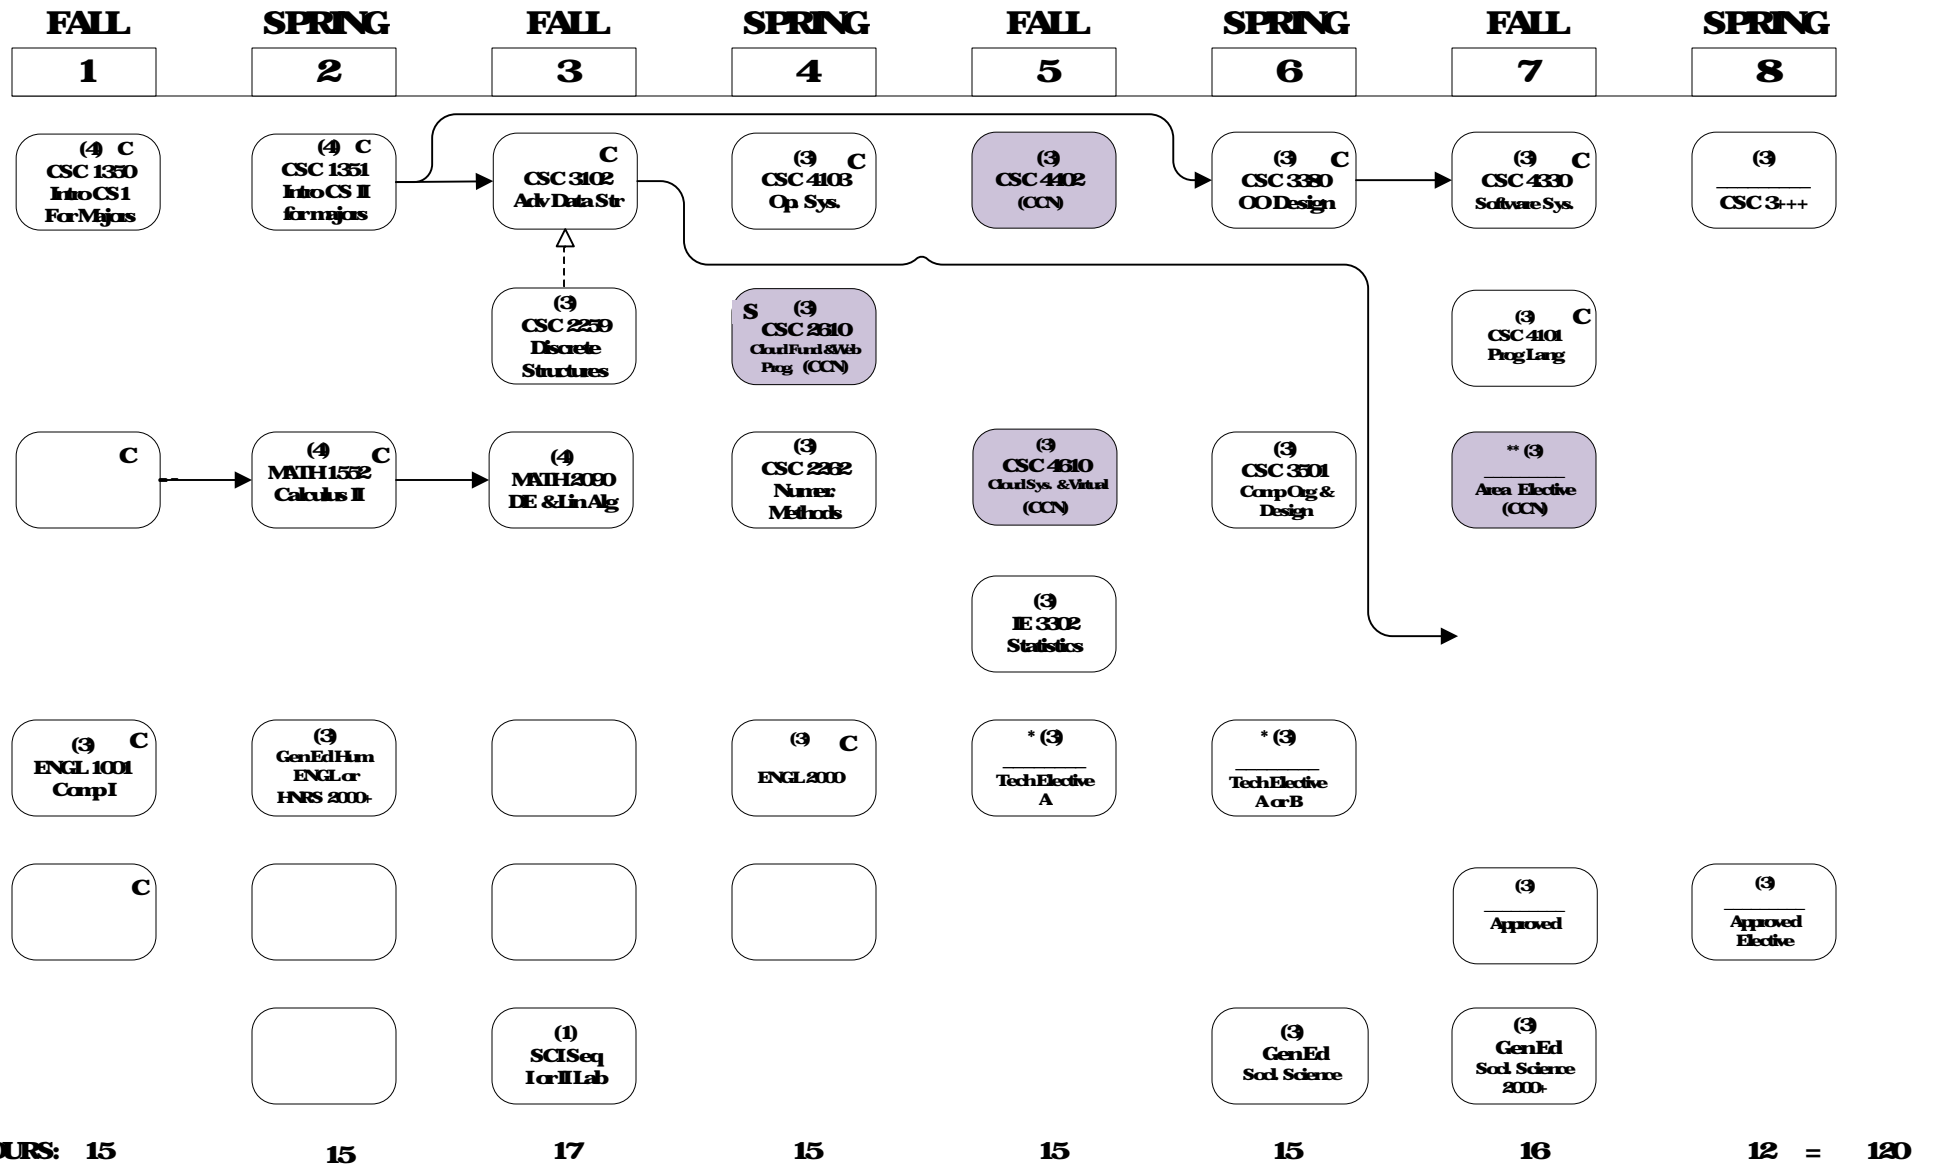

COMPUTER SCIENCE

FLOWCHART LEGEND

C Grade of 'C' or better required BEFORE enrolling in next course in the sequence.
GenEd General Education, see 2019-2020 General Catalog

* See CSC & E Division for approved list and substitutions; in general, Group A: STEM 2000 level and above; Group B: AVATAR/DMA/Art track electives

** Pre-approved concentration area electives: CSC 4304, 4444, 4512, 4555; IE 4925, 4550; IE 4423; ISDS 4120, 4123; or MATH 3355, 4023, 4025, 4171, 4172, 4325; other electives subject to approval