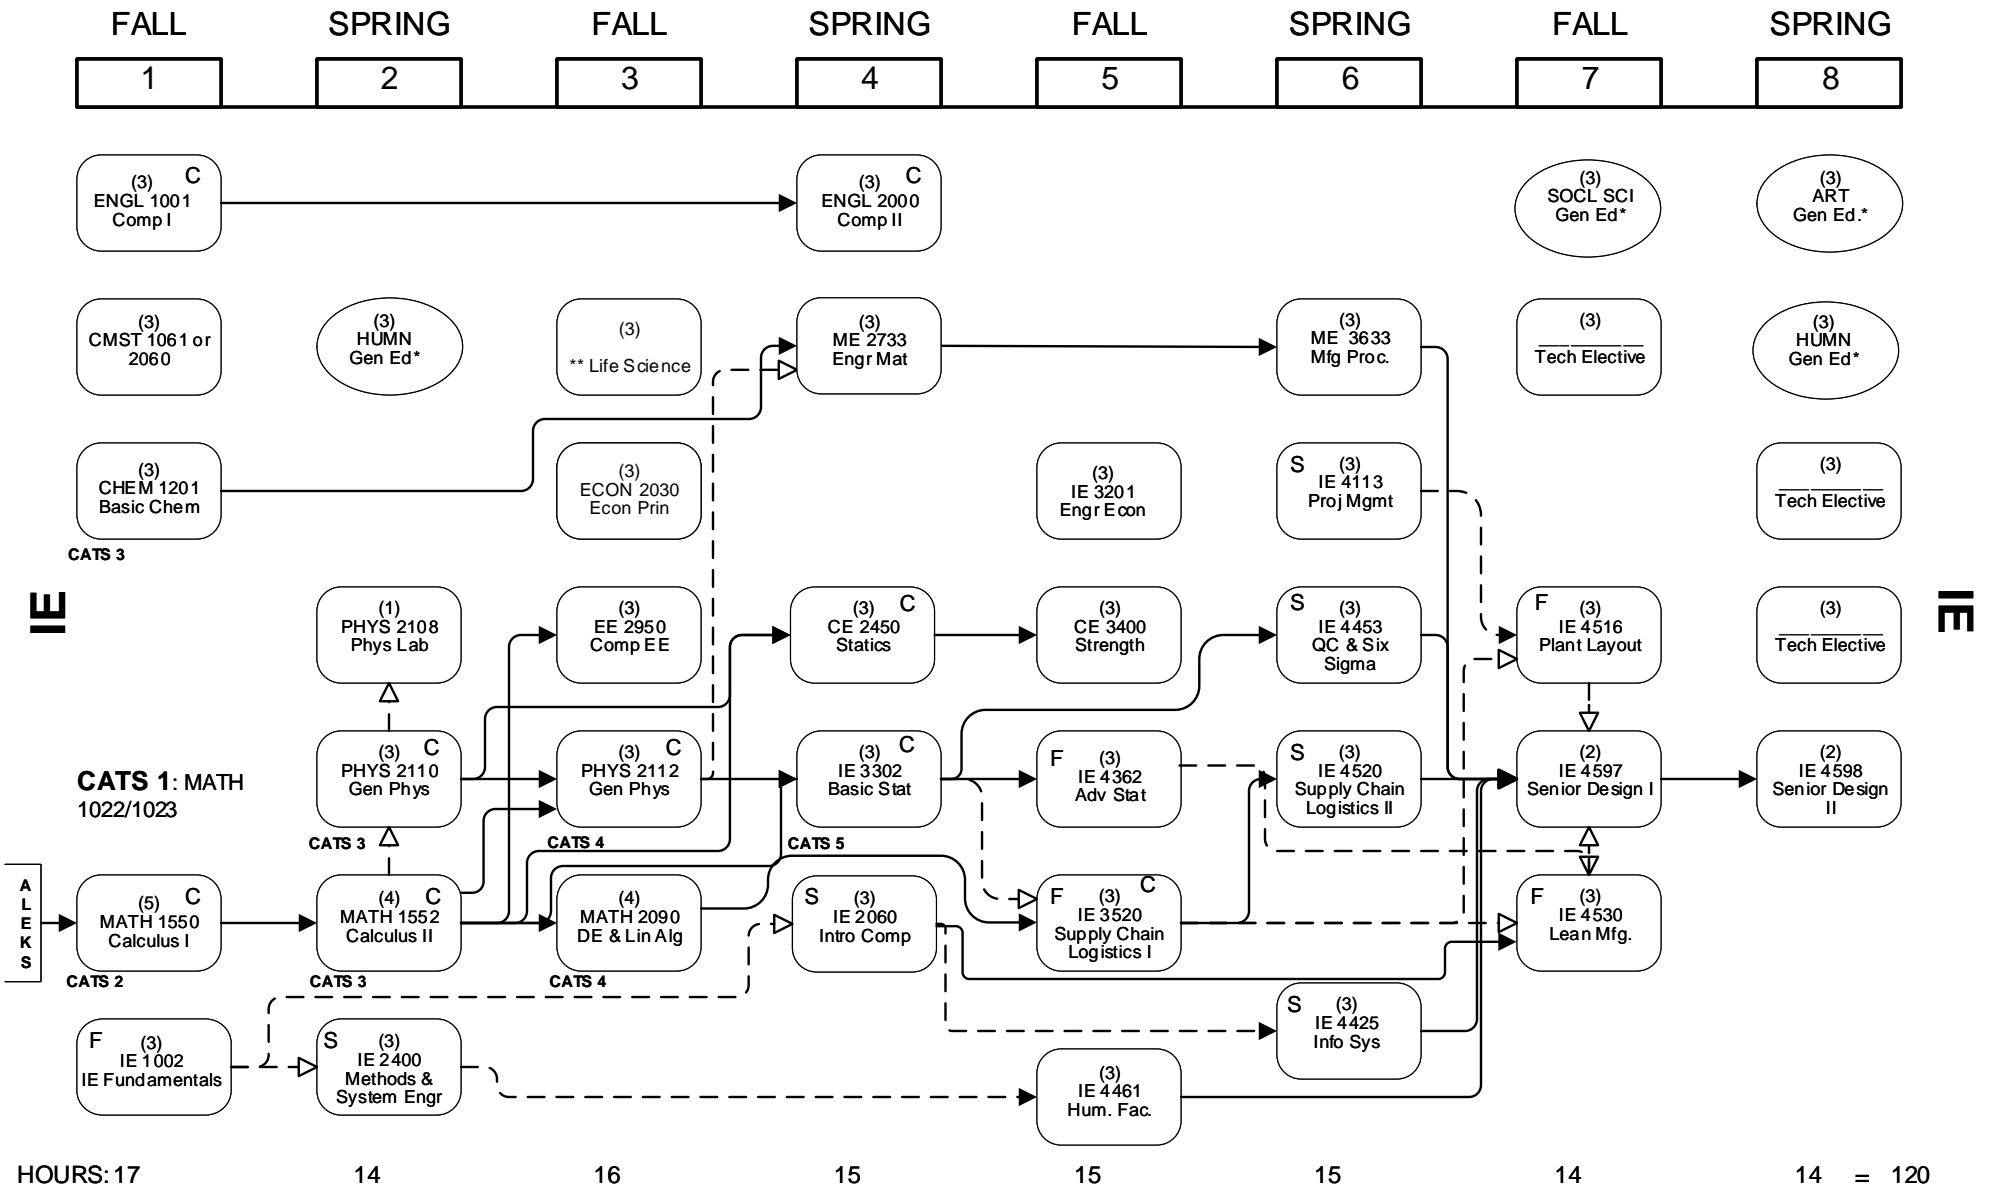

TOTAL HOURS = 120

INDUSTRIAL ENGINEERING

2021-2022

—————> Credit required
 - - - - -> Credit or registration required
 C Grade of "C" or better required BEFORE moving on to one or more following courses
 Gen Ed General Education - See 2018-2019 General Catalog

FLOWCHART LEGEND

IE Electives must be from approved electives list, available in the IE office or on the IE website <http://www.lsu.edu/eng/mie/>
 **IE4597/4598 may only be taken in the last two graduating semesters. Up to two of the four pre-requisites for IE4597 (IE 4425, 4453, 4461, & 4520) may be taken as co-requisites with IE4597.
 ** Approved Natural Science ±

Office: 3261C Patrick F Taylor Hall
<http://www.lsu.edu/eng/mie/>
 F Course taught in fall only
 S Course taught in spring only
 CATS # Critical Semester Requirements
 * IE students must also meet the GLOBAL KNOWLEDGE requirement. See the requirements sheet at <http://www.lsu.edu/eng/mie/>. Rev. 2/26/2020