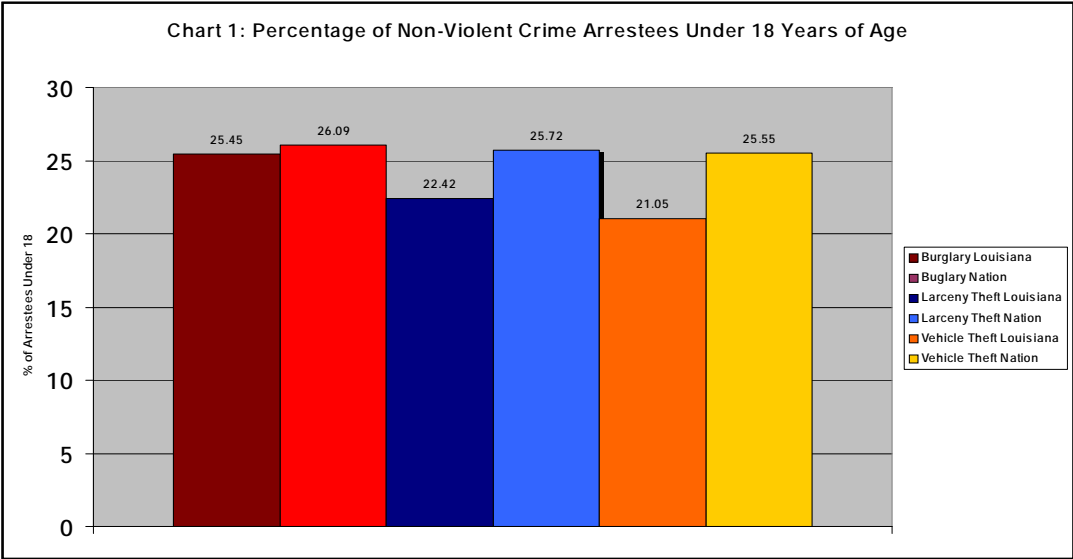

CAPER

Authors

Andrew Palermo is an undergraduate student at LSU and a Research Affiliate with CAPER

Matthew R. Lee, Ph.D., is an Associate Professor in the Department of Sociology at Louisiana State University and co-coordinator of CAPER