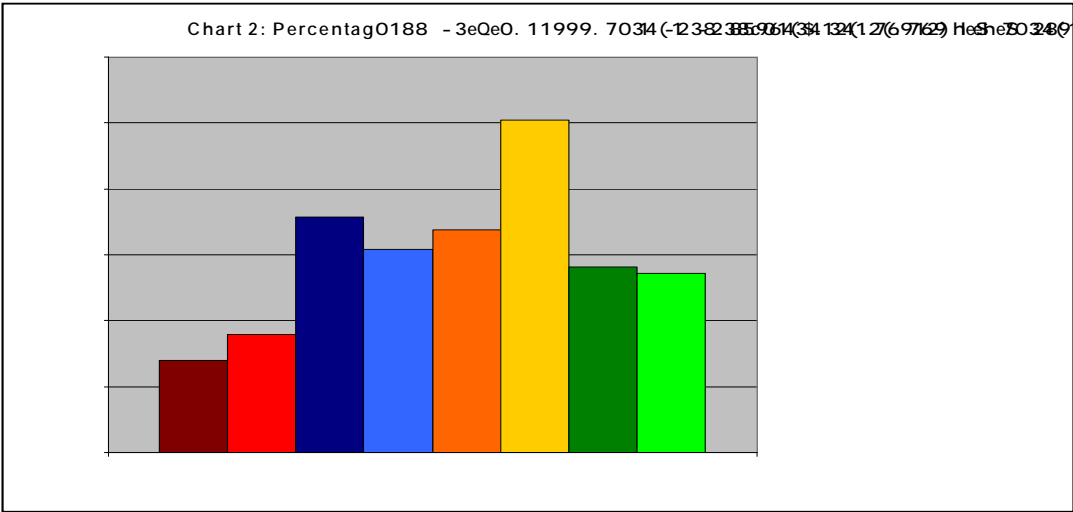

CAPER

Authors

Andrew Palermo is an undergraduate student at LSU and a Research Affiliate with CAPER

Matthew R. Lee, Ph.D., is an Associate Professor in the Department of Sociology at Louisiana State University and co-coordinator of CAPER